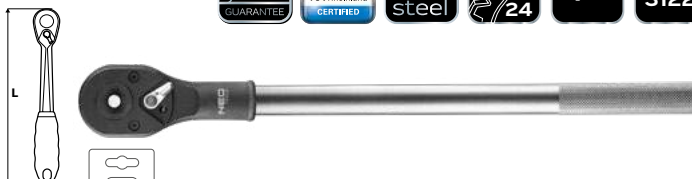

NEO
TOOLS

Ref.	Info	L[mm]	☒	EAN
08-523	1/4"	155	6/72	5907558432190
08-524	3/8"	200	6/48	5907558432206
08-525	1/2"	250	6/36	5907558432213

NEO
TOOLS

Ref.	Info	L[mm]	☒	EAN
08-514	1/4"	150	12/72	5907558406276
08-513	3/8"	200	12/48	5907558406269
08-511	1/2"	250	0/24	5907558402605

NEO
TOOLS

Ref.	Info	Lmin[mm]	Lmax[mm]	☒	EAN
08-502	1/4"	150	200	10/50	5907558412802
08-506	3/8"	215	315	12/48	5907558412826
08-515	1/2"	305	445	0/25	5907558408546

NEO
TOOLS

Ref.	Info	L[mm]	☒	EAN
08-516	1/2"	255	6/24	5907558409291

NEO
TOOLS

Ref.	Info	L[mm]	☒	EAN
08-519	1/2"	285	0/24	5907558410167

NEO
TOOLS

Ref.	Info	L[mm]	☒	EAN
08-355	3/4"	500	0/16	5907558404449

NEO
TOOLS

Ref.	Info	L[mm]	☒	EAN
08-501	1/4"	105	10/100	5907558412185

NEO
TOOLS