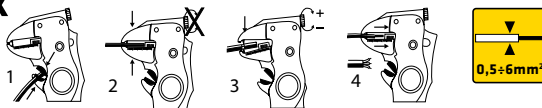

52-57 HRC

55-60 HRC

CUTTER

Ref.	L[mm]	⊠	EAN
01-500	205	10/60	5907558403190

T TOPEX

0,5÷6mm²

Ref.	L[mm]	⊠	EAN
32D406	175	10/50	5902062324061

NEO
TOOLS