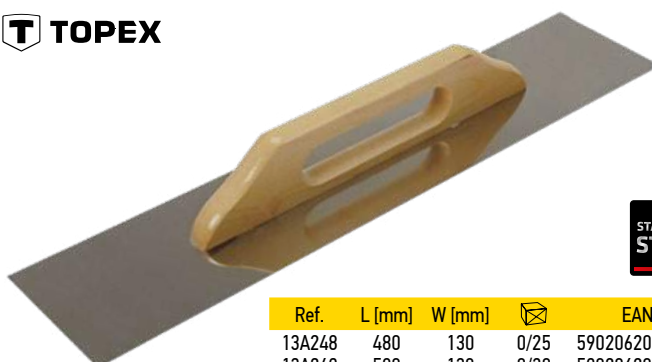

STAINLESS
STEEL

Ref.	L [mm]	W [mm]	☒	EAN
13A248	480	130	0/25	5902062091086
13A249	580	130	0/30	5902062092250
13A250	680	130	0/30	5902062092267