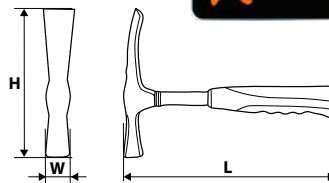

Ref.	m [g]	H [mm]	L [mm]	W [mm]	☒	EAN
25-106	600	167	314	22	6/24	5907558448313