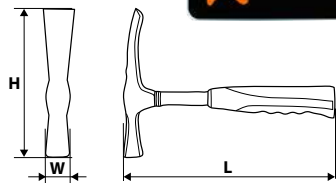

Ref.	m [g]	H [mm]	L [mm]	W [mm]	☒	EAN
25-105	600	190	317	25	6/24	5907558448306

NEO
TOOLS

EXTREME

bimaterial
HANDLE

MONO
BLOCK