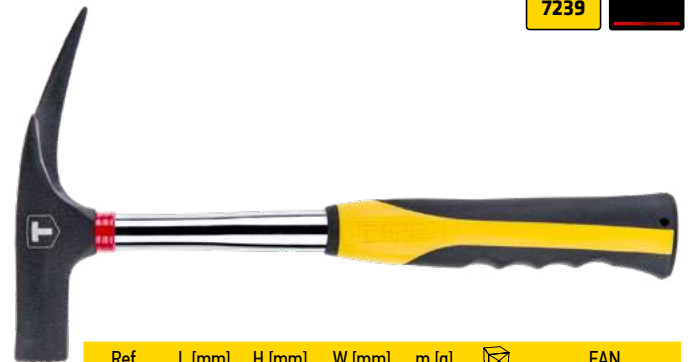

Ref.	L [mm]	H [mm]	W [mm]	m [g]	⊠	EAN
02A855	335	175	28	600	6/24	5902062503886

TOPEX