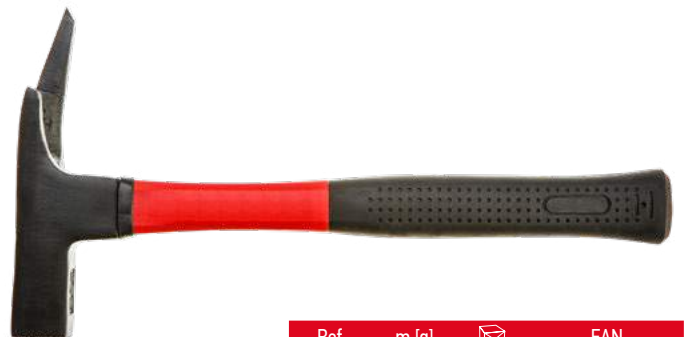

Młotek ciesielski

Carpenter's hammer / Zimmererhammer / Молоток шиферный / Молоток плотничий / Léckalapács / Ciocan de dulgher / Tesařské kladívko / Kladivo pokrývačské / Tesarsko kladivo / Plaktukas dailidei / Āmurs jumīka / Puusepahaamer / Чук кози крак / Špicasti čekić / Cekić / Σφιρί ξυλοφυρού / Martillo de carpintero / Martello da meccanico / Martelo p. Madeira / Martelet de charpentier / Timmermanshamer

NEO
TOOLS

Ref.	m [g]	H [mm]	L [mm]	W [mm]	⊠	EAN
25-101	300	124	285	21,5	6/24	5907558448269
25-102	600	155	320	27	6/24	5907558448276

NEO
TOOLS

Ref.	m [g]	H [mm]	L [mm]	W [mm]	⊠	EAN
25-131	600	170	340	29	6/24	5907558448337

TOPEX

Ref.	L [mm]	H [mm]	W [mm]	m [g]	⊠	EAN
02A855	335	175	28	600	6/24	5902062503886

TOPEX

Ref.	L [mm]	H [mm]	W [mm]	m [g]	⊠	EAN
02A140	320	175	28	600	6/24	5902062031600

TOPEX

Ref.	L [mm]	H [mm]	W [mm]	m [g]	⊠	EAN
02A160	318	175	27	600	6/24	5902062030689

TOP TOOLS

Ref.	m [g]	⊠	EAN
02A912	600	6/24	5902062012562

TOP TOOLS

Ref.	m [g]	⊠	EAN
02A180	500	6/24	5902062030139