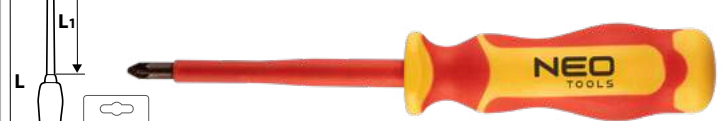

Ref.	⊕	L [mm]	L₁ [mm]	⊠	EAN
04-136	PZ2	210	100	12/120	5907558433289

T TOPEX